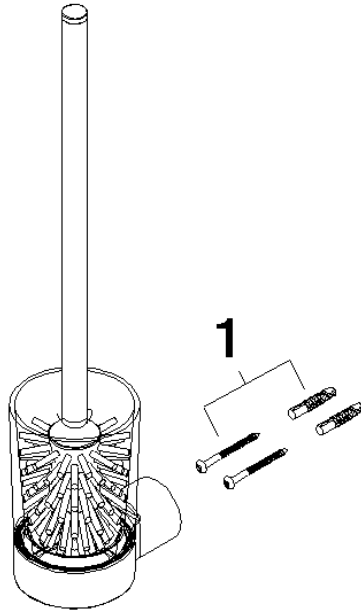

Toilet brush set wall model - Chrome

83 900 832

- crystal glass brush holder, matte
- brush, matte black
- width 80mm
- height 431 mm
- 109mm projection

Chrome

83 900 832-00 0010

Soft Black

83 900 832-69 0010

Toilet brush set wall model - Chrome

83 900 832

Toilet brush set wall model - Chrome

83 900 832

Parts for other
finishes can be found
here: [Soft Black](#)

Spare parts list

No.	Item Number	Name	Quantity used	Delivery time
1	05 30 31 025 00 90	fixing set	1	2